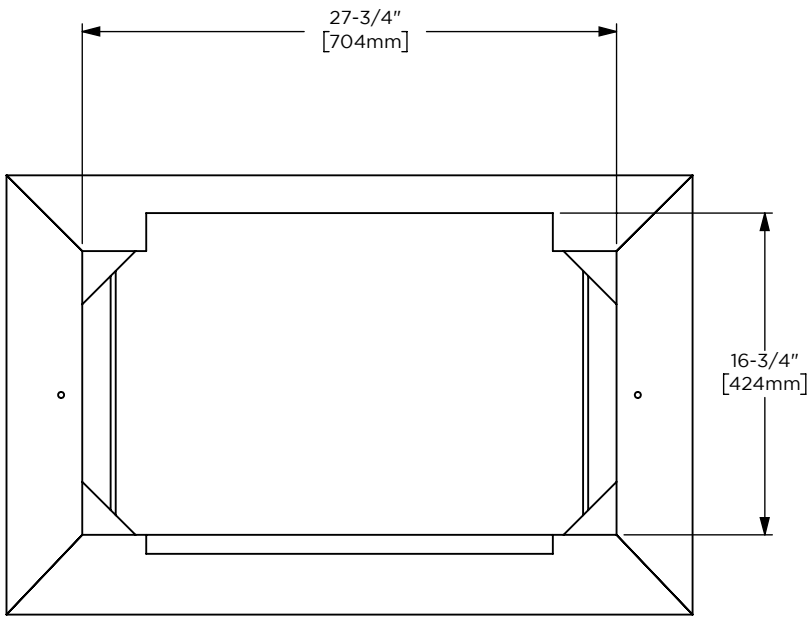

- Available in:
 CVBO36203, Light Gray Oak
 CVBO36206, Light Burnt Oak
- Coordinating mineral cast sink with infinity drain (TA36MCO___-8CS8)
- Coordinating mirrors available

Dimensions

Width: 35-5/8"
 Height: 28-1/8"
 Depth: 22-3/4"

Model Number Key

PRODUCT LINE	CATEGORY	COLLECTION	WIDTH	FINISH OPTIONS	OPTIONS
C = Craft Series	V = Vanity	BO = Bodo	36"	(See above)	(See above)

Features

- Mineral cast integrated sink and top
- Removable infinity drain cover

Options

- Available finish:
102, Matte White
- Pairs with Craft Series Bodo & Skaarsgard 36" vanities

Dimensions

Width: 36"
 Height: 6"
 Depth: 23"

Model Number Key

CATEGORY	DEPTH	WIDTH	LAV TYPE	OVERFLOW	COLORS	DASH	FAUCET HOLES	OPTIONS
T = Top	A = 23" Depth Fabricated Top	36"	M = Machined/ Molded	C = Center Mounted	(See above)	-	8 = 3 Holes Drilled (Centered on Lav Location)	(See above)