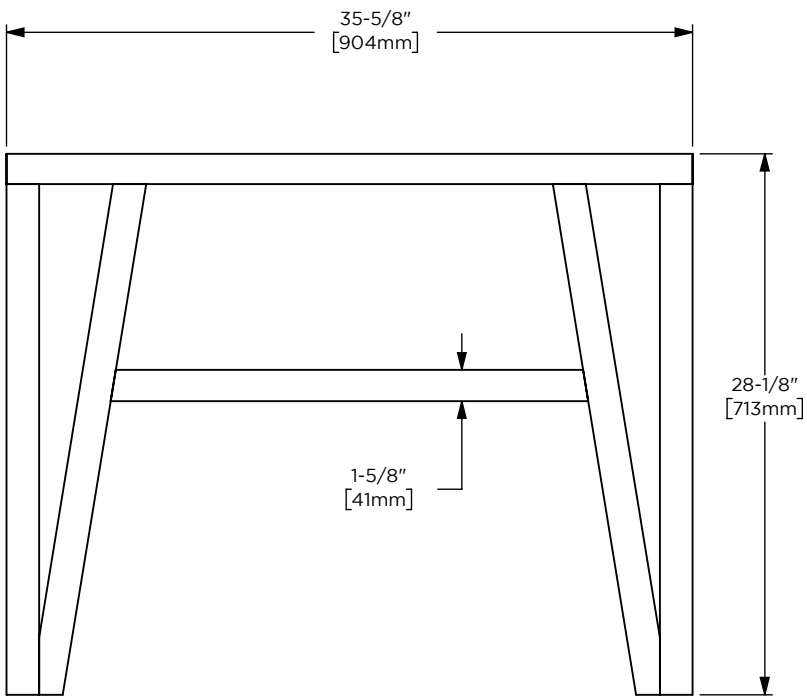

- Available in:
 CVBO36203, Light Gray Oak
 CVBO36206, Light Burnt Oak
- Coordinating mineral cast sink with infinity drain (TA36MCO___-8CS8)
- Coordinating mirrors available

Dimensions

Width: 35-5/8"
 Height: 28-1/8"
 Depth: 22-3/4"

Model Number Key

PRODUCT LINE	CATEGORY	COLLECTION	WIDTH	FINISH OPTIONS	OPTIONS
C = Craft Series	V = Vanity	BO = Bodo	36"	(See above)	(See above)

Features

- Mineral cast integrated sink and top
- Removable infinity drain cover

Options

- Available finish:
102, Matte White
- Pairs with Craft Series Bodo & Skaarsgard 36" vanities

Dimensions

Width: 36"
 Height: 6"
 Depth: 23"

Model Number Key

CATEGORY	DEPTH	WIDTH	LAV TYPE	OVERFLOW	COLORS	DASH	FAUCET HOLES	OPTIONS
T = Top	A = 23" Depth Fabricated Top	36"	M = Machined/ Molded	C = Center Mounted	(See above)	-	8 = 3 Holes Drilled (Centered on Lav Location)	(See above)