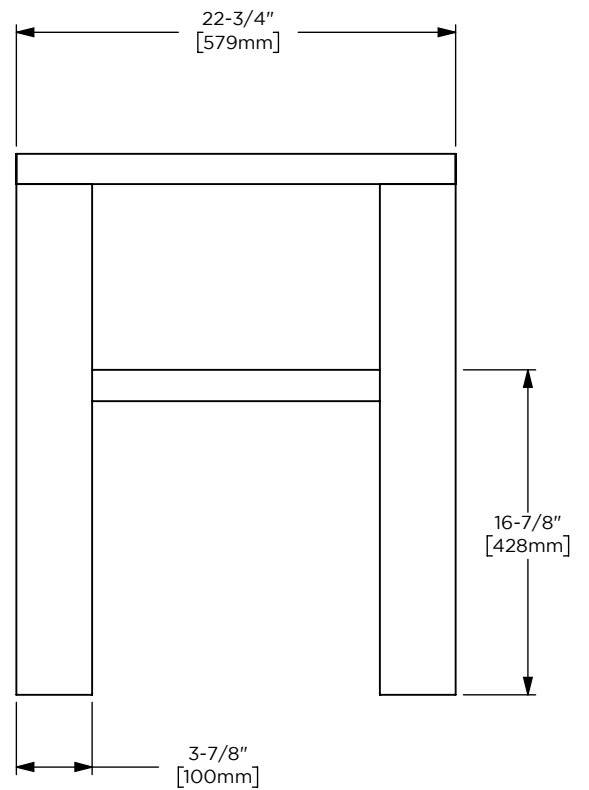

- Available in:
 CVBO36203, Light Gray Oak
 CVBO36206, Light Burnt Oak
- Coordinating mineral cast sink with infinity drain (TA36MCO___-8CS8)
- Coordinating mirrors available

Dimensions

Width: 35-5/8"
 Height: 28-1/8"
 Depth: 22-3/4"

Model Number Key

PRODUCT LINE	CATEGORY	COLLECTION	WIDTH	FINISH OPTIONS	OPTIONS
C = Craft Series	V = Vanity	BO = Bodo	36"	(See above)	(See above)

Features

- Mineral cast integrated sink and top
- Removable infinity drain cover

Options

- Available finish:
102, Matte White
- Pairs with Craft Series Bodo & Skaarsgard 36" vanities

Dimensions

Width: 36"
 Height: 6"
 Depth: 23"

Model Number Key

CATEGORY	DEPTH	WIDTH	LAV TYPE	OVERFLOW	COLORS	DASH	FAUCET HOLES	OPTIONS
T = Top	A = 23" Depth Fabricated Top	36"	M = Machined/ Molded	C = Center Mounted	(See above)	-	8 = 3 Holes Drilled (Centered on Lav Location)	(See above)

36" Integrated Basin TA36MCOXXX-8CS8